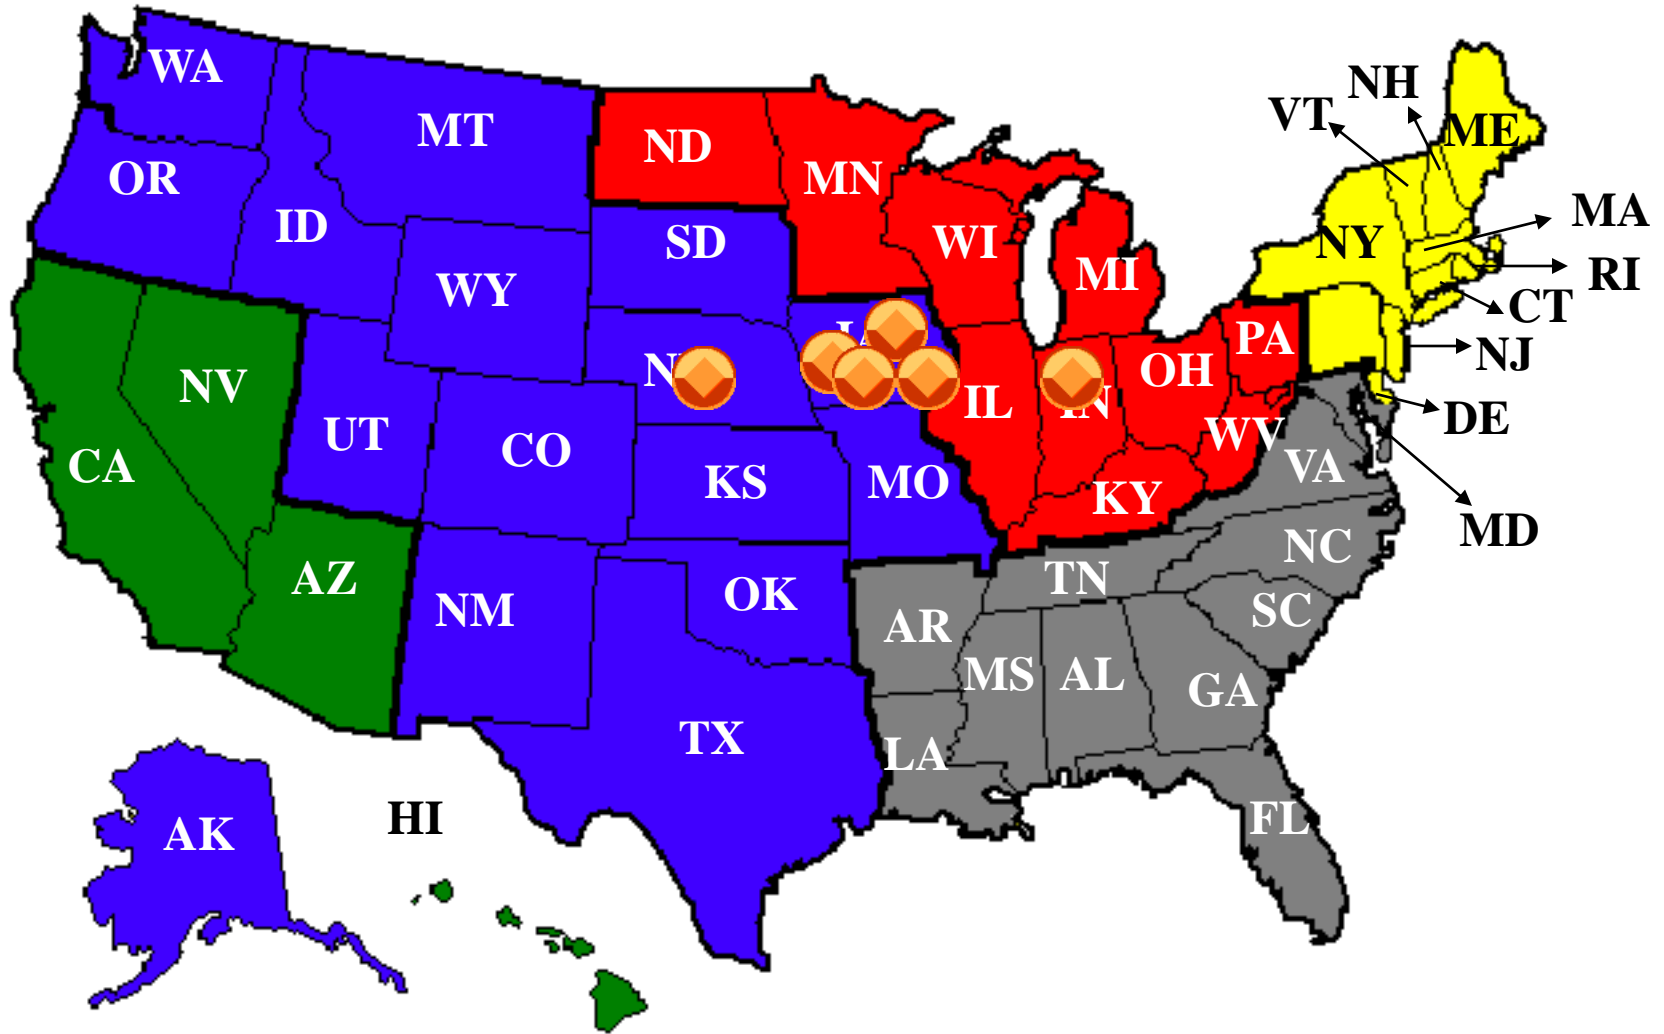

# Tyson Beef Plant Locations

## Beef Plant Locations:

Amarillo, TX – 245E

Denison, IA – 245

Holcomb, KS – 278

Lexington, NE – 245L

Dakota City, NE – 245C

Emporia, KS – 245D

Joliet, IL – 245J

# Tyson Pork Plant Locations

## Pork Plant Locations:

Columbus Junction, IA – 244L

Madison, NE – 244M

Storm Lake, IA – 244

Logansport, IN – 244I

Perry, IA – 244P

Waterloo, IA – 244W