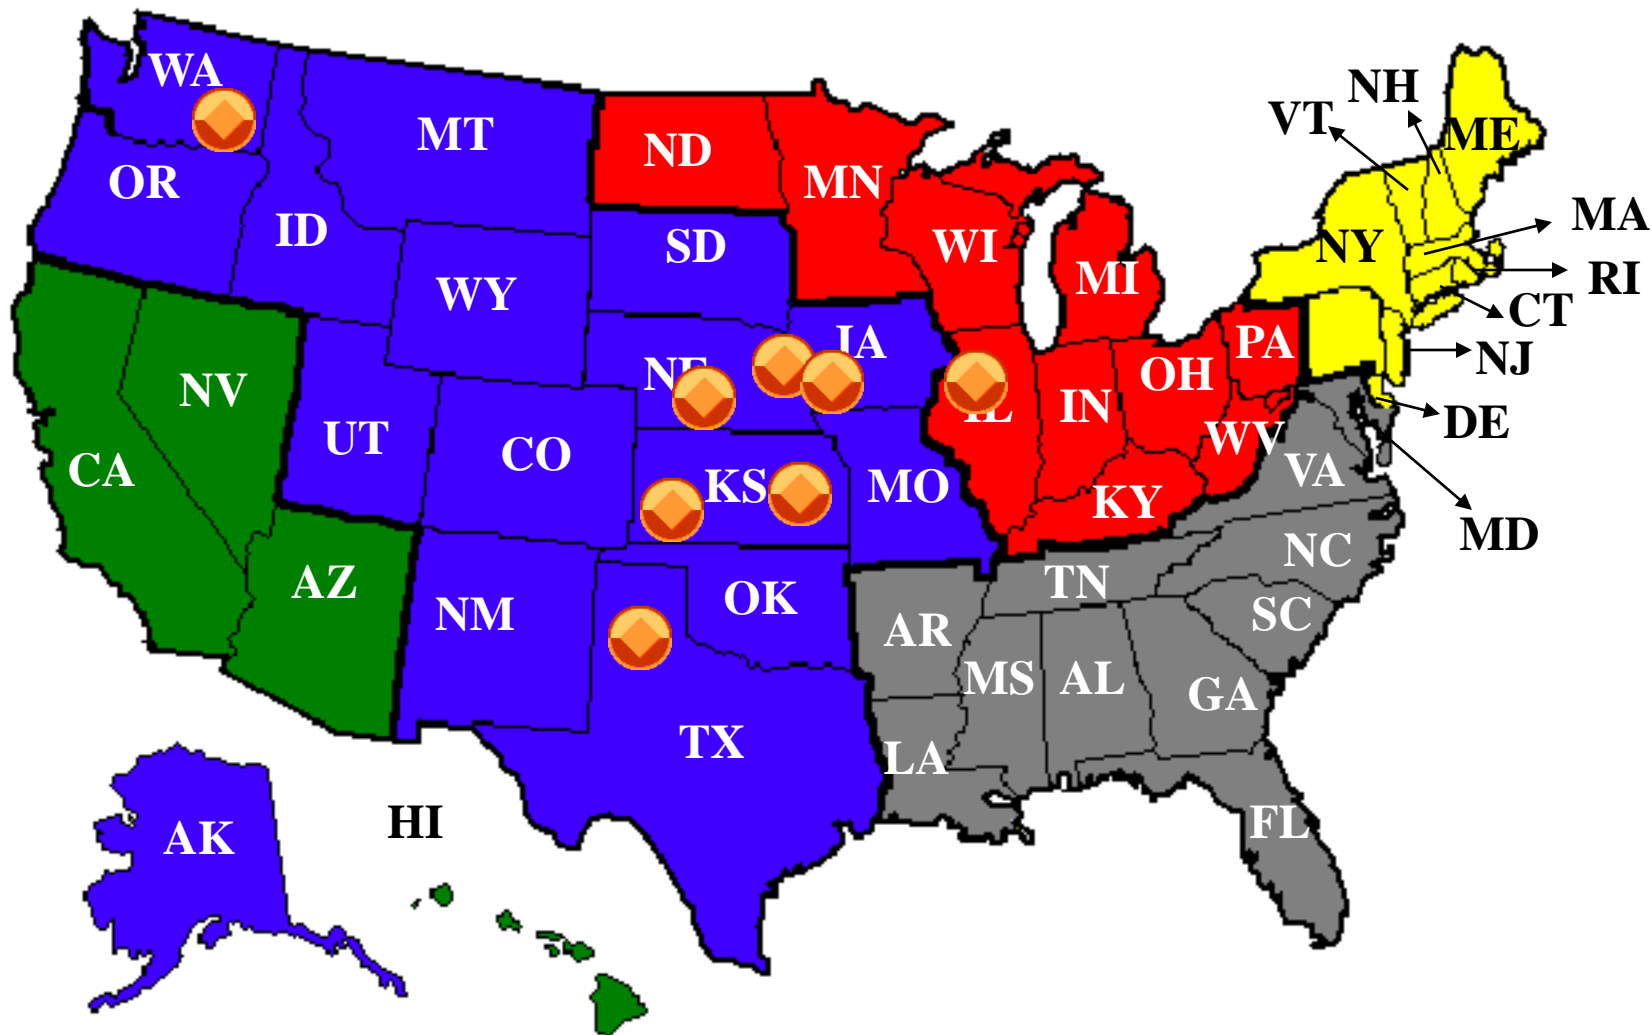

# Tyson Beef Plant Locations

## Beef Plant Locations:

Amarillo, TX – 245E

Denison, IA – 245

Holcomb, KS – 278

Lexington, NE – 245L

Dakota City, NE – 245C

Emporia, KS – 245D

Joliet, IL – 245J

# Tyson Pork Plant Locations

## Pork Plant Locations:

Columbus Junction, IA – 244L

Madison, NE – 244M

Storm Lake, IA – 244

Logansport, IN – 244I

Perry, IA – 244P

Waterloo, IA – 244W