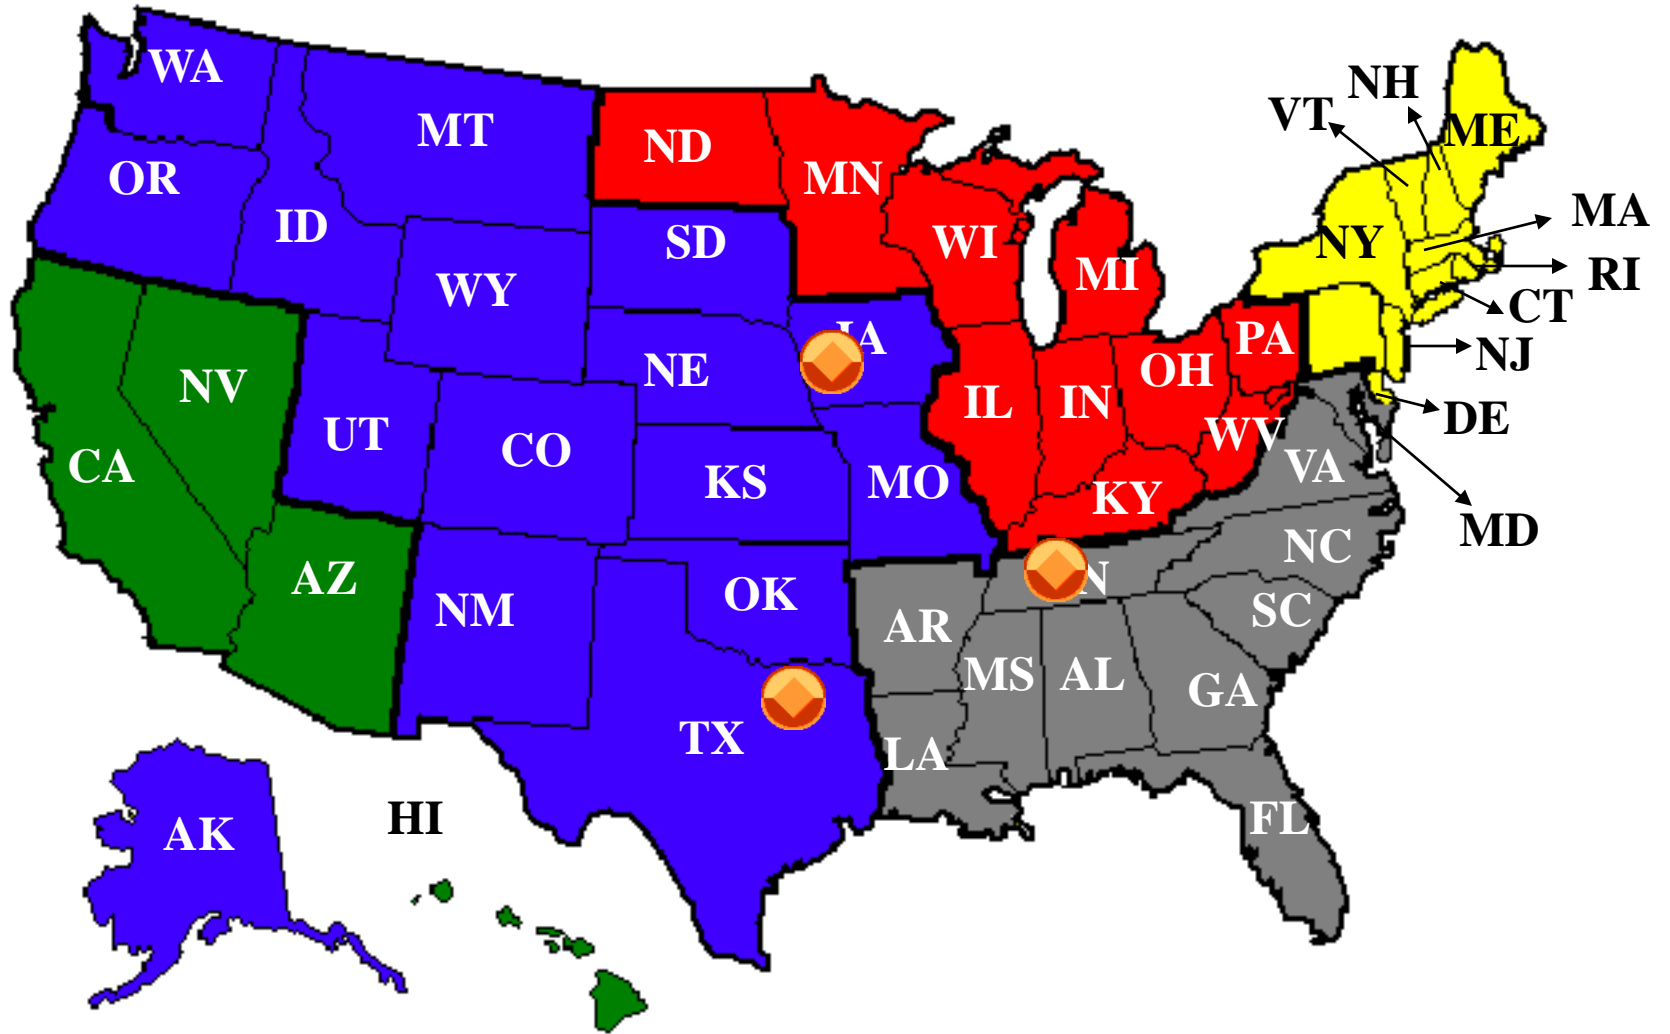

## Beef Plant Locations:

Amarillo, TX – 245E

Denison, IA – 245

Holcomb, KS – 278

Lexington, NE – 245L

Dakota City, NE – 245C

Emporia, KS – 245D

Joliet, IL – 245J

# Tyson Pork Plant Locations

## Pork Plant Locations:

Columbus Junction, IA – 244L

Madison, NE – 244M

Storm Lake, IA – 244

Logansport, IN – 244I

Perry, IA – 244P

Waterloo, IA – 244W

# Tyson Case Ready Plant Locations

**Case Ready Plant Locations:**

Council Bluffs, IA – 244C

Goodlettsville, TN – 244G

Sherman, TX – 244S